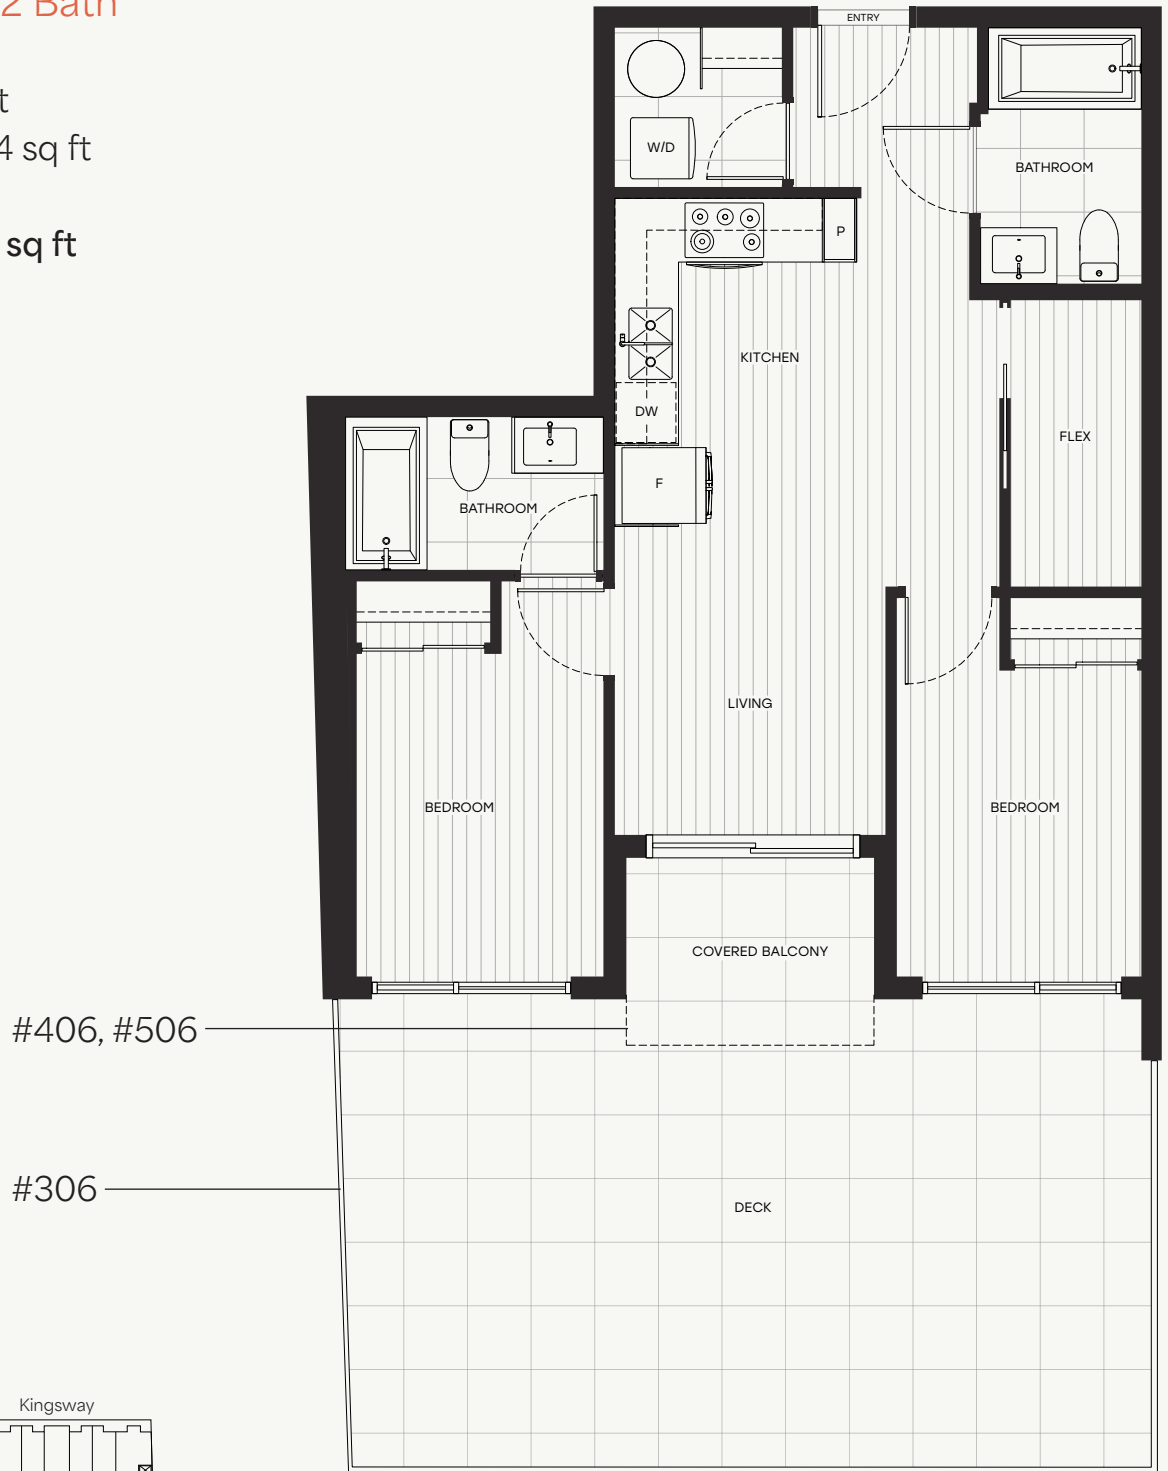

# B6 PLAN

2 Bed & Flex / 2 Bath

Interior: 722 sq ft

Exterior: 50 - 424 sq ft

Total: 772 - 1146 sq ft

This is not an offering for sale. Any such offering can only be made by way of disclosure statement. E&OE. The developer reserves the right to make changes and modifications to the information herein without prior notice. Photos and renderings are representational only and may not be accurate.