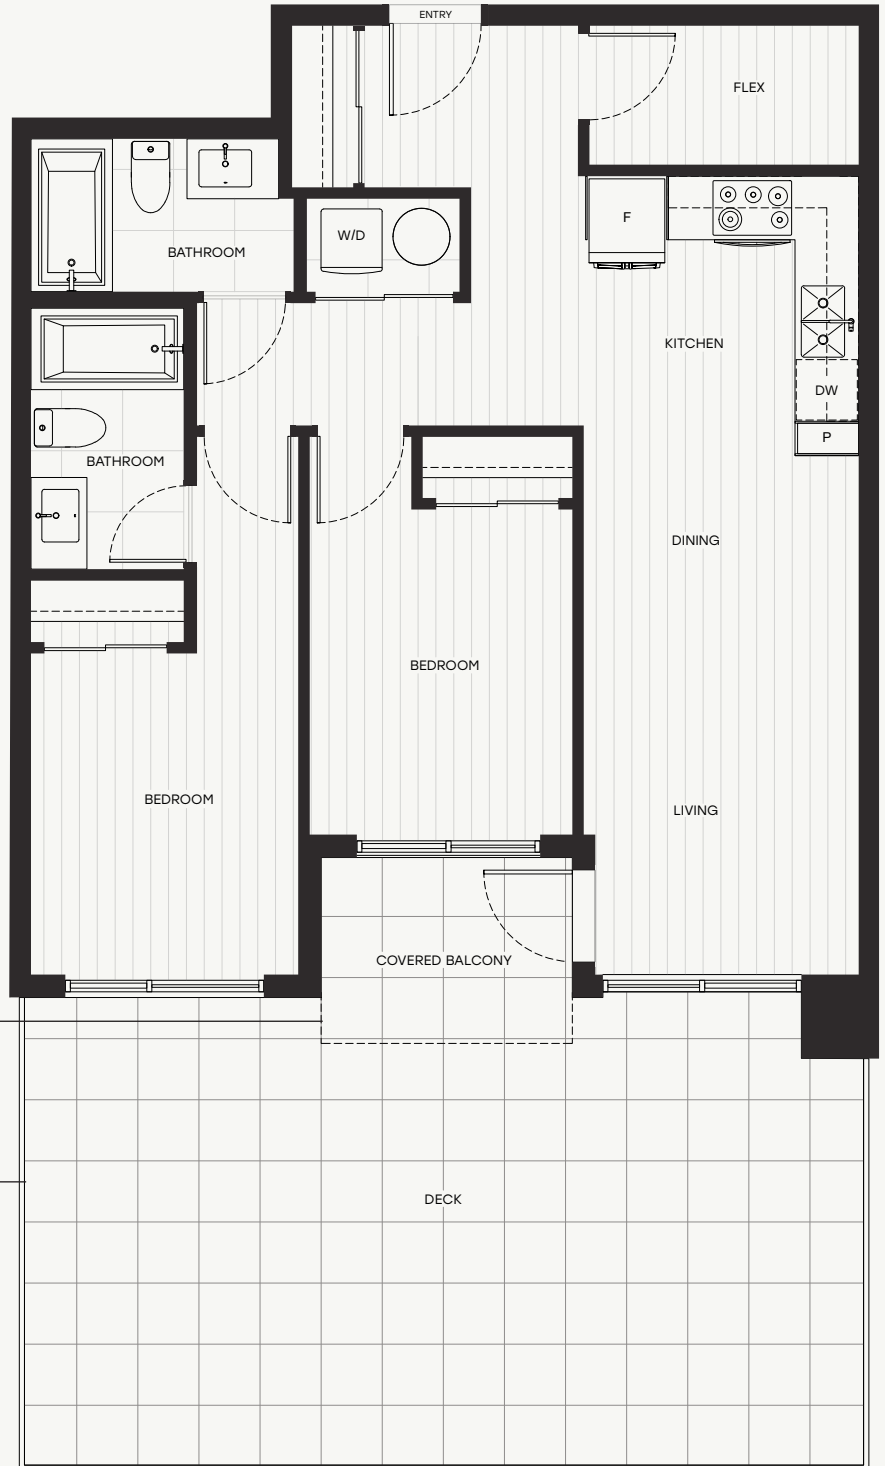

B7a PLAN

2 Bed & Flex / 2 Bath

Interior: 823 sq ft

Exterior: 50 - 440 sq ft

Total: 873 - 1 263 sq ft

This is not an offering for sale. Any such offering can only be made by way of disclosure statement. E&OE. The developer reserves the right to make changes and modifications to the information herein without prior notice. Photos and renderings are representational only and may not be accurate.